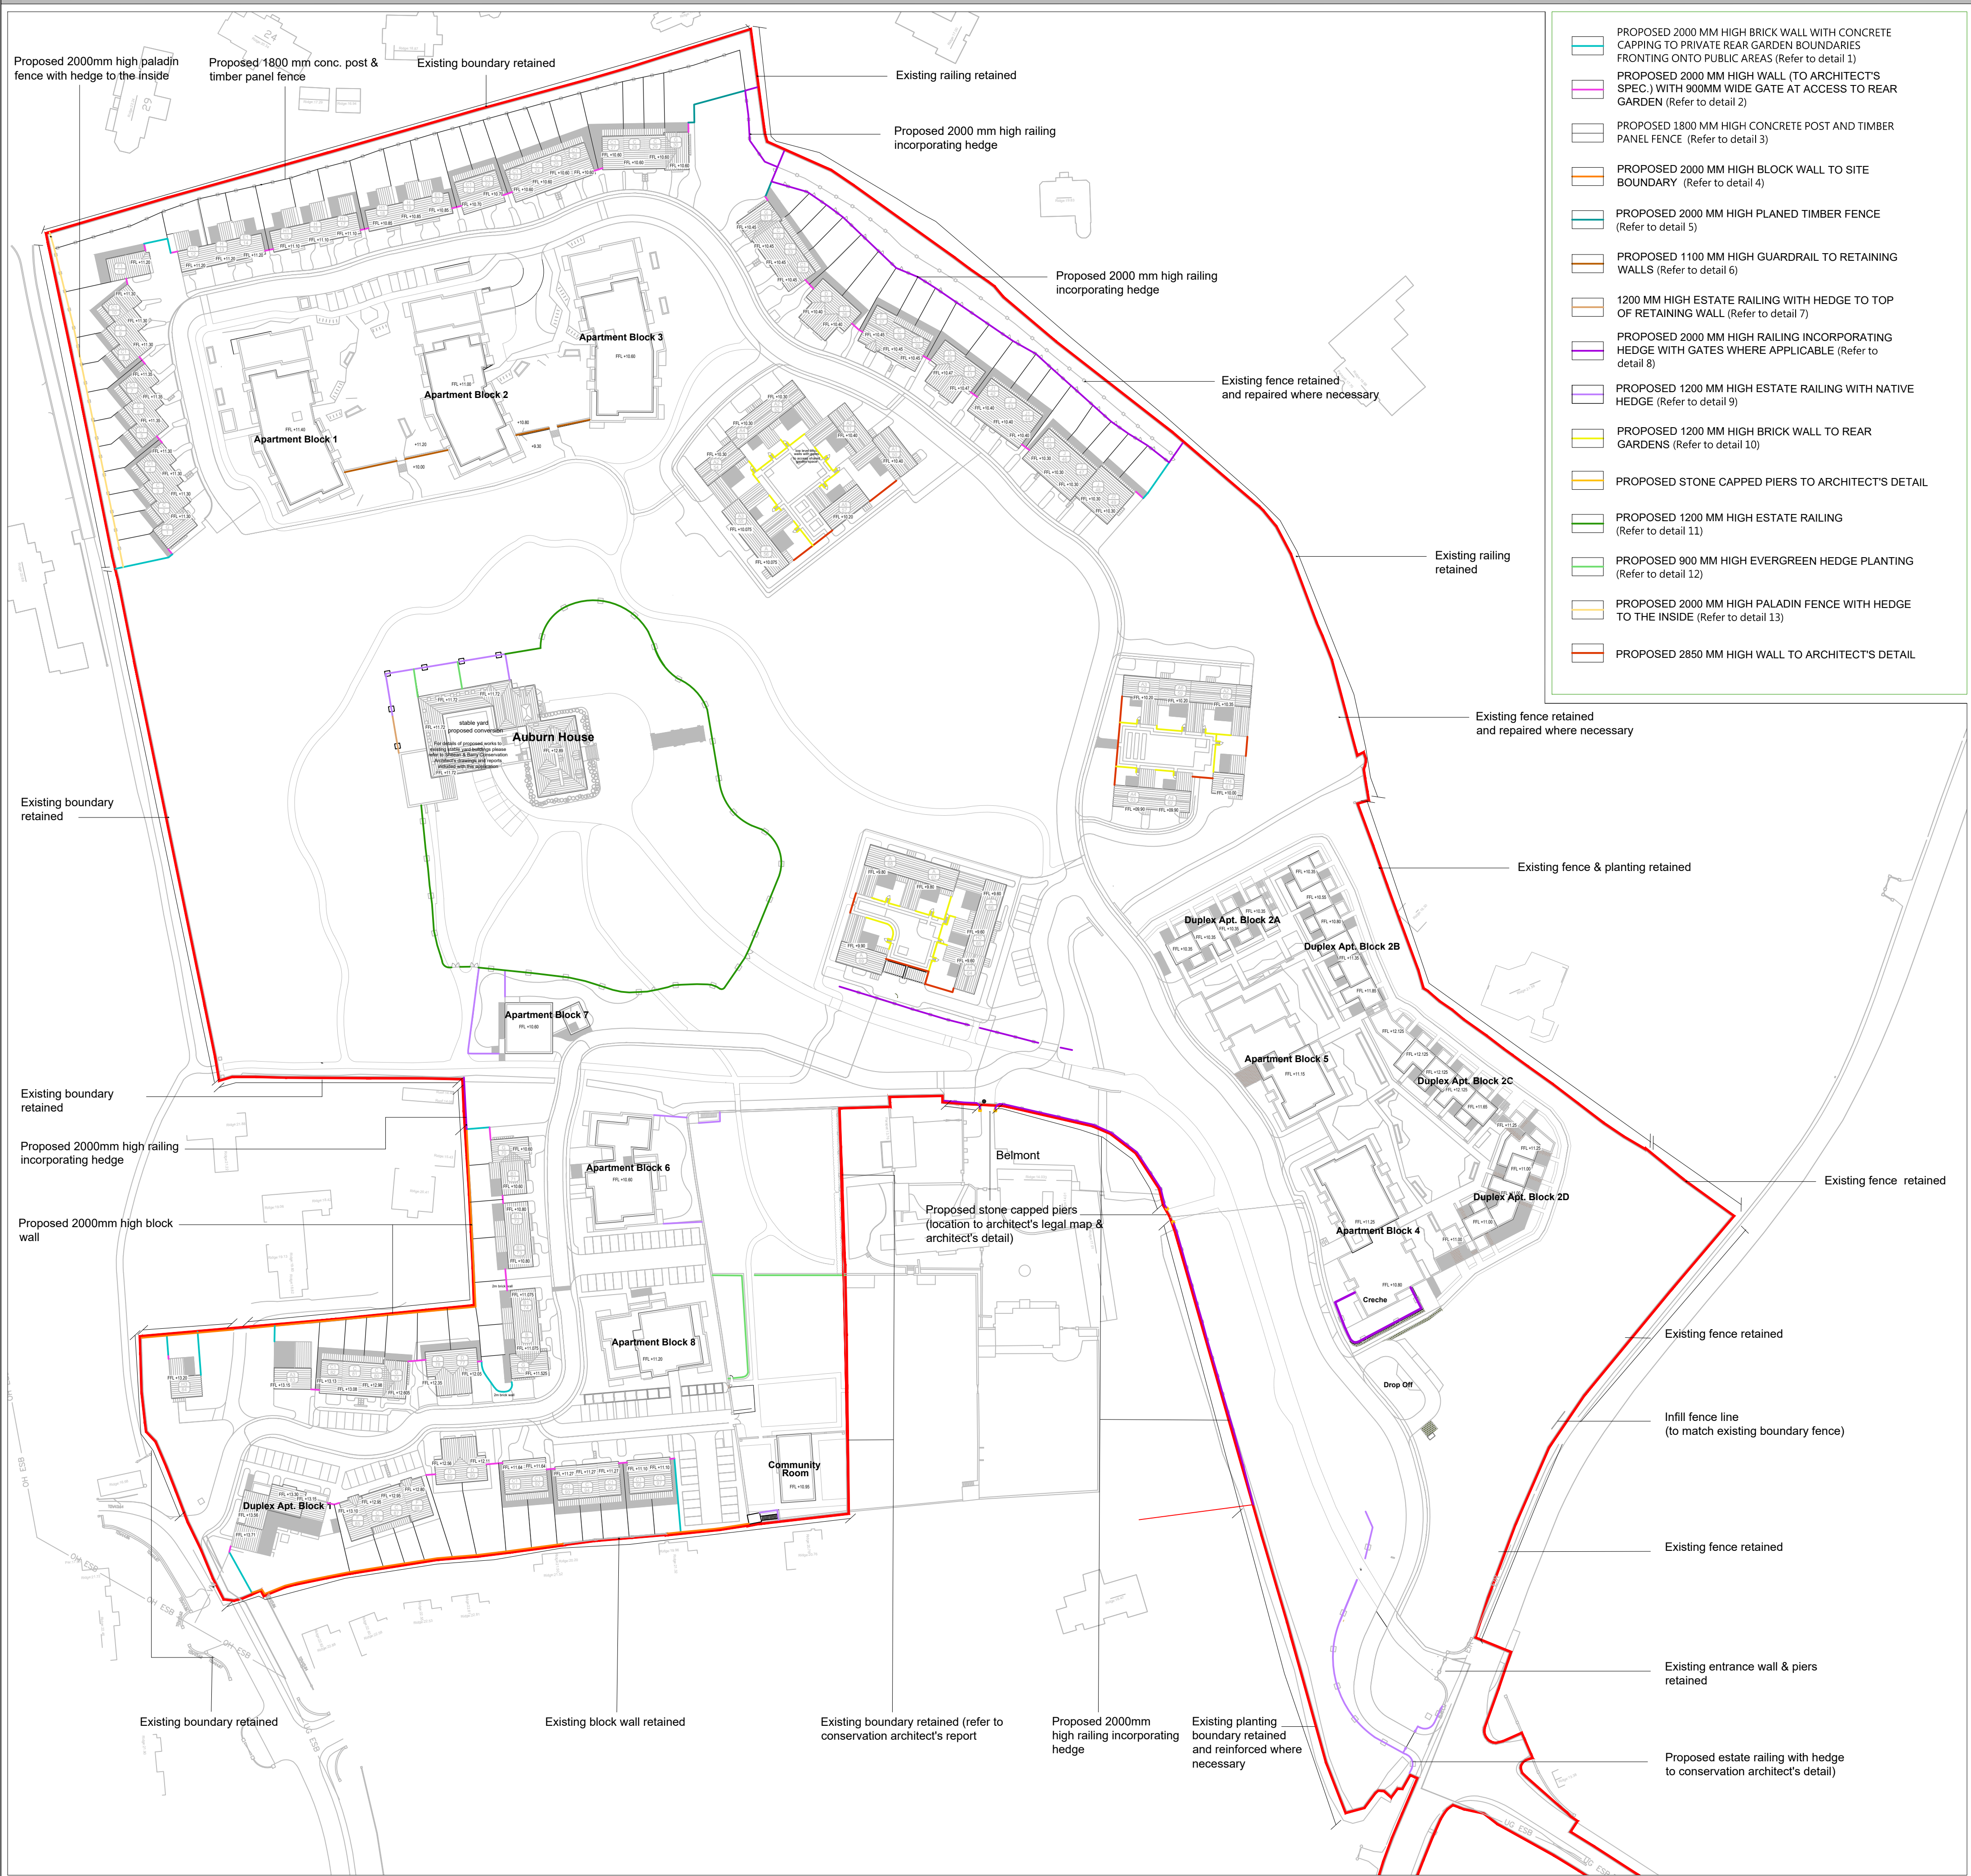

Boundary Treatment Plan

Legend