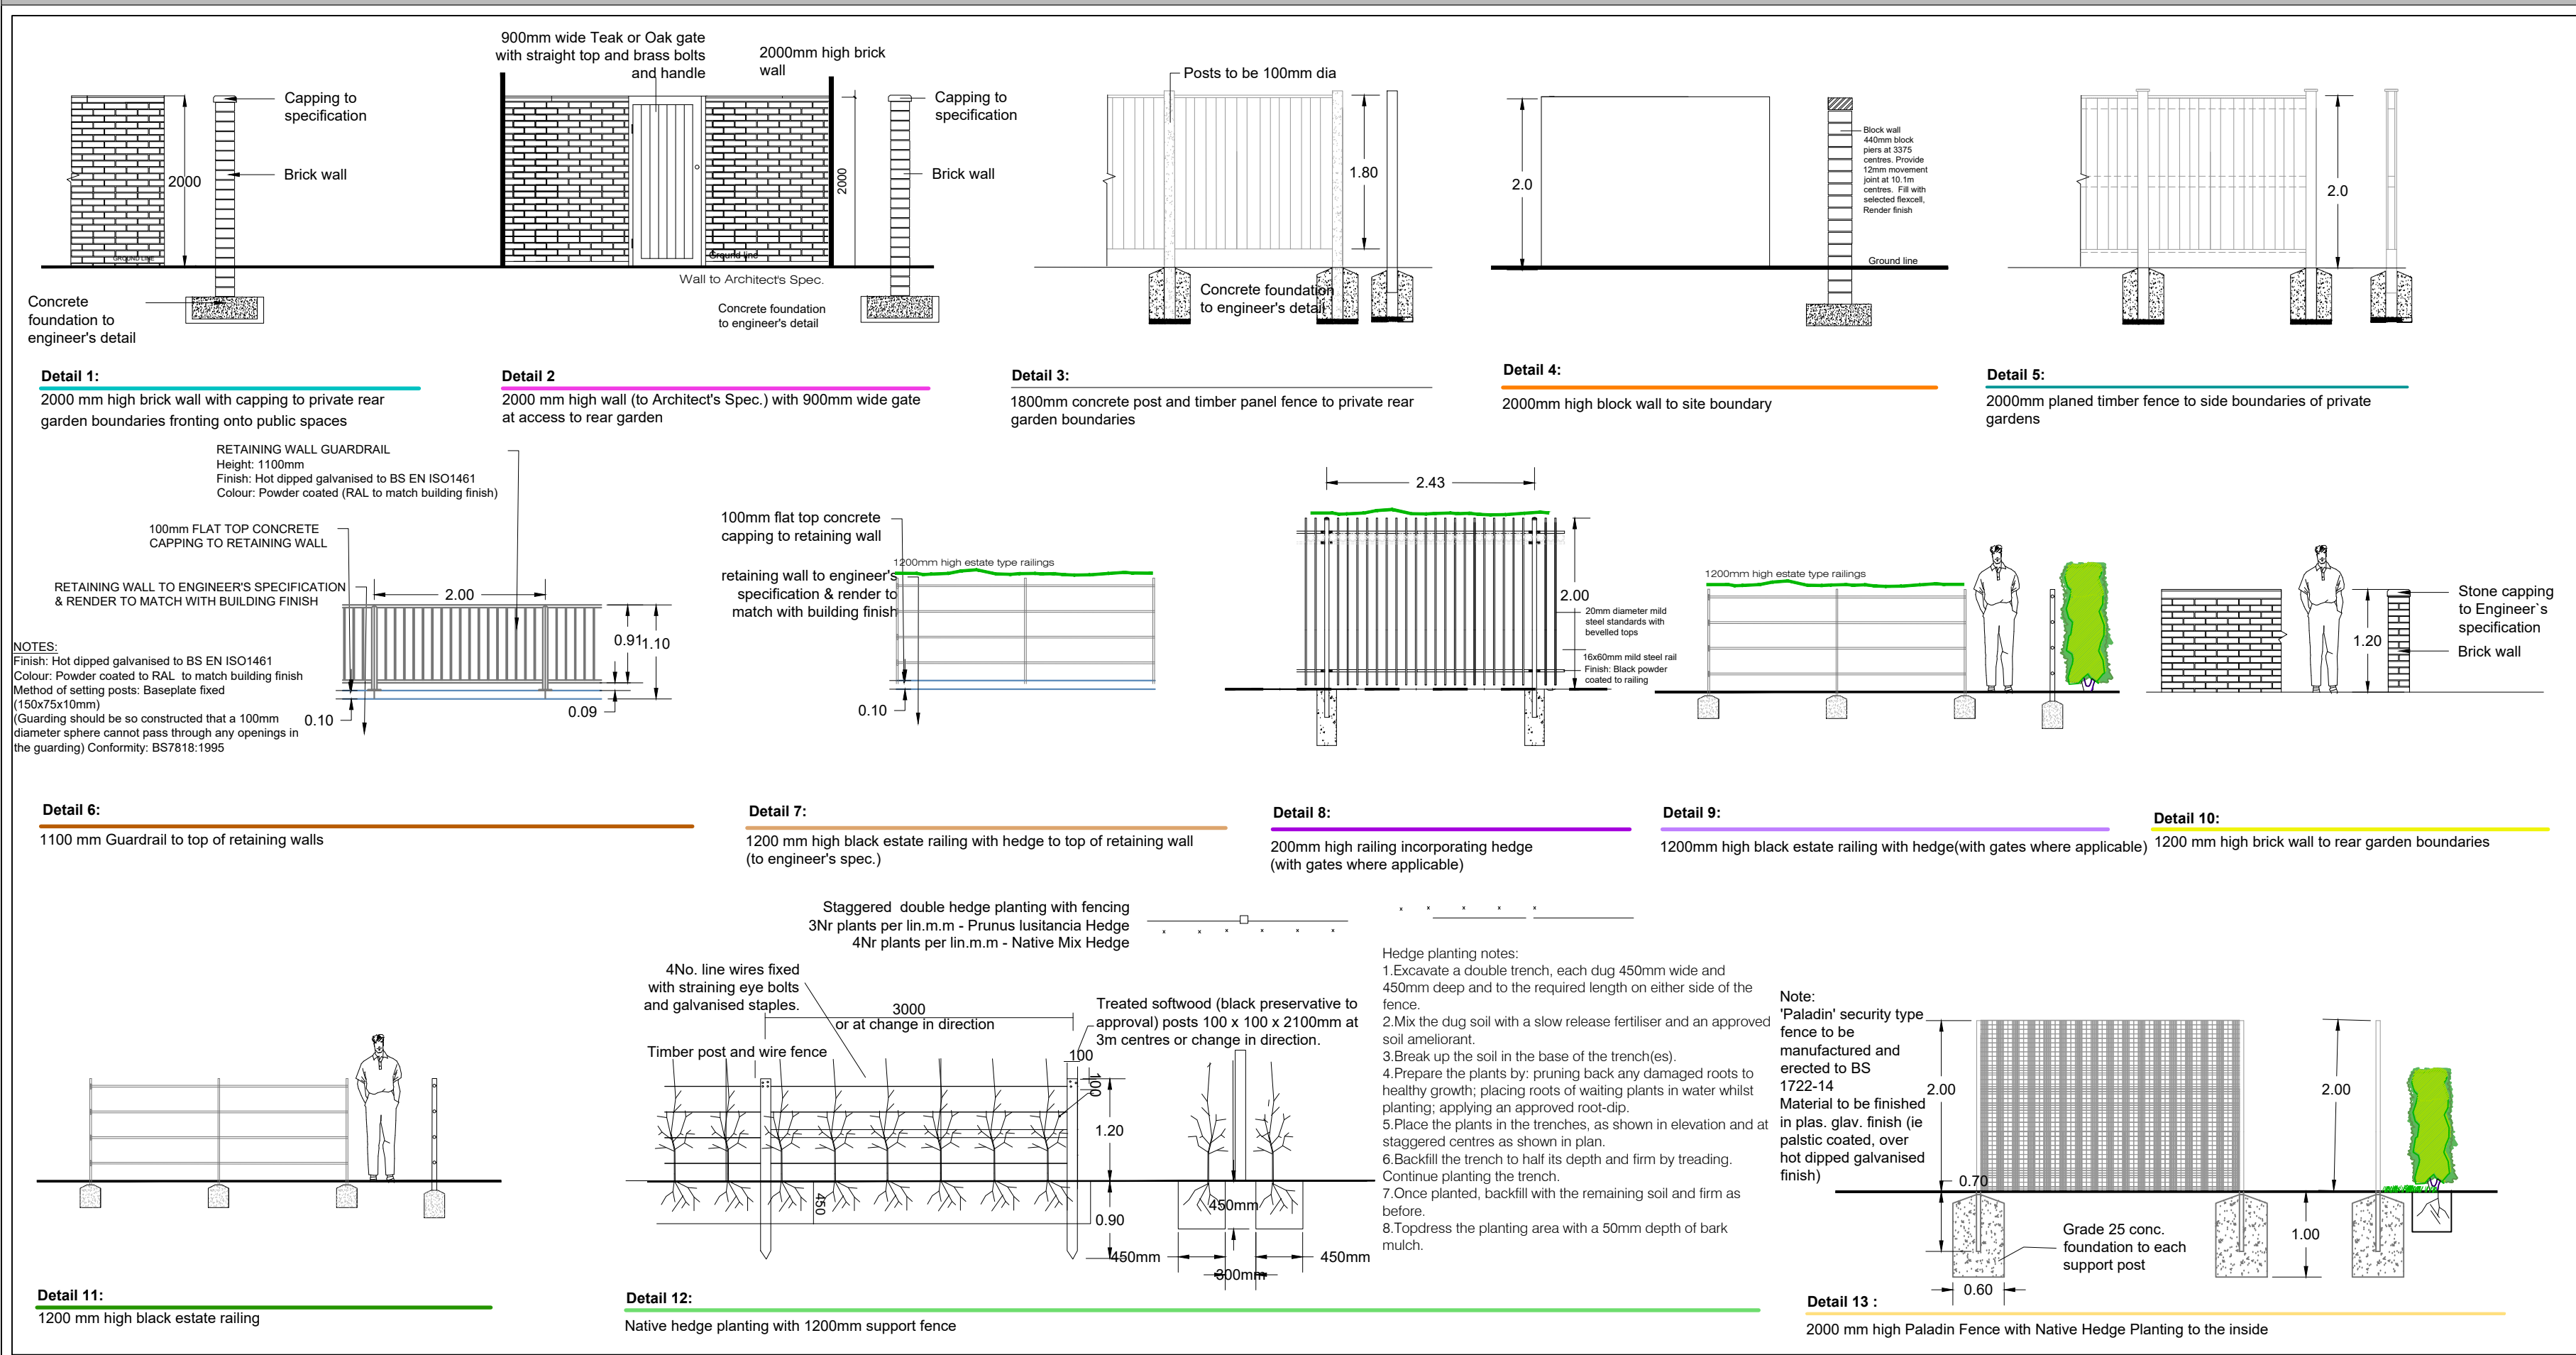

Boundary Details

rev	drawn	date	description

© COPYRIGHT
This drawing and any design hereon is copyright of the big space ltd and must not be reproduced in whole or in part without their express written consent.

LTBS
landscape architecture
urbanism + landscape
planning

The Big Space
creative dock
malahide marina
village
malahide co. dublin
T +353 (0)1 806 1840
E info@tbsstudio.com
W www.tbsstudio.com

Status: **Planning**

job: Auburn House, Malahide

title: BOUNDARY DETAILS

Date	Drn.	Chd.	Passed	Scales
April 2021	OW	L.M	D.E	As shown

Job No.	Drawing No.	Rev.
1489	304	4

Notes